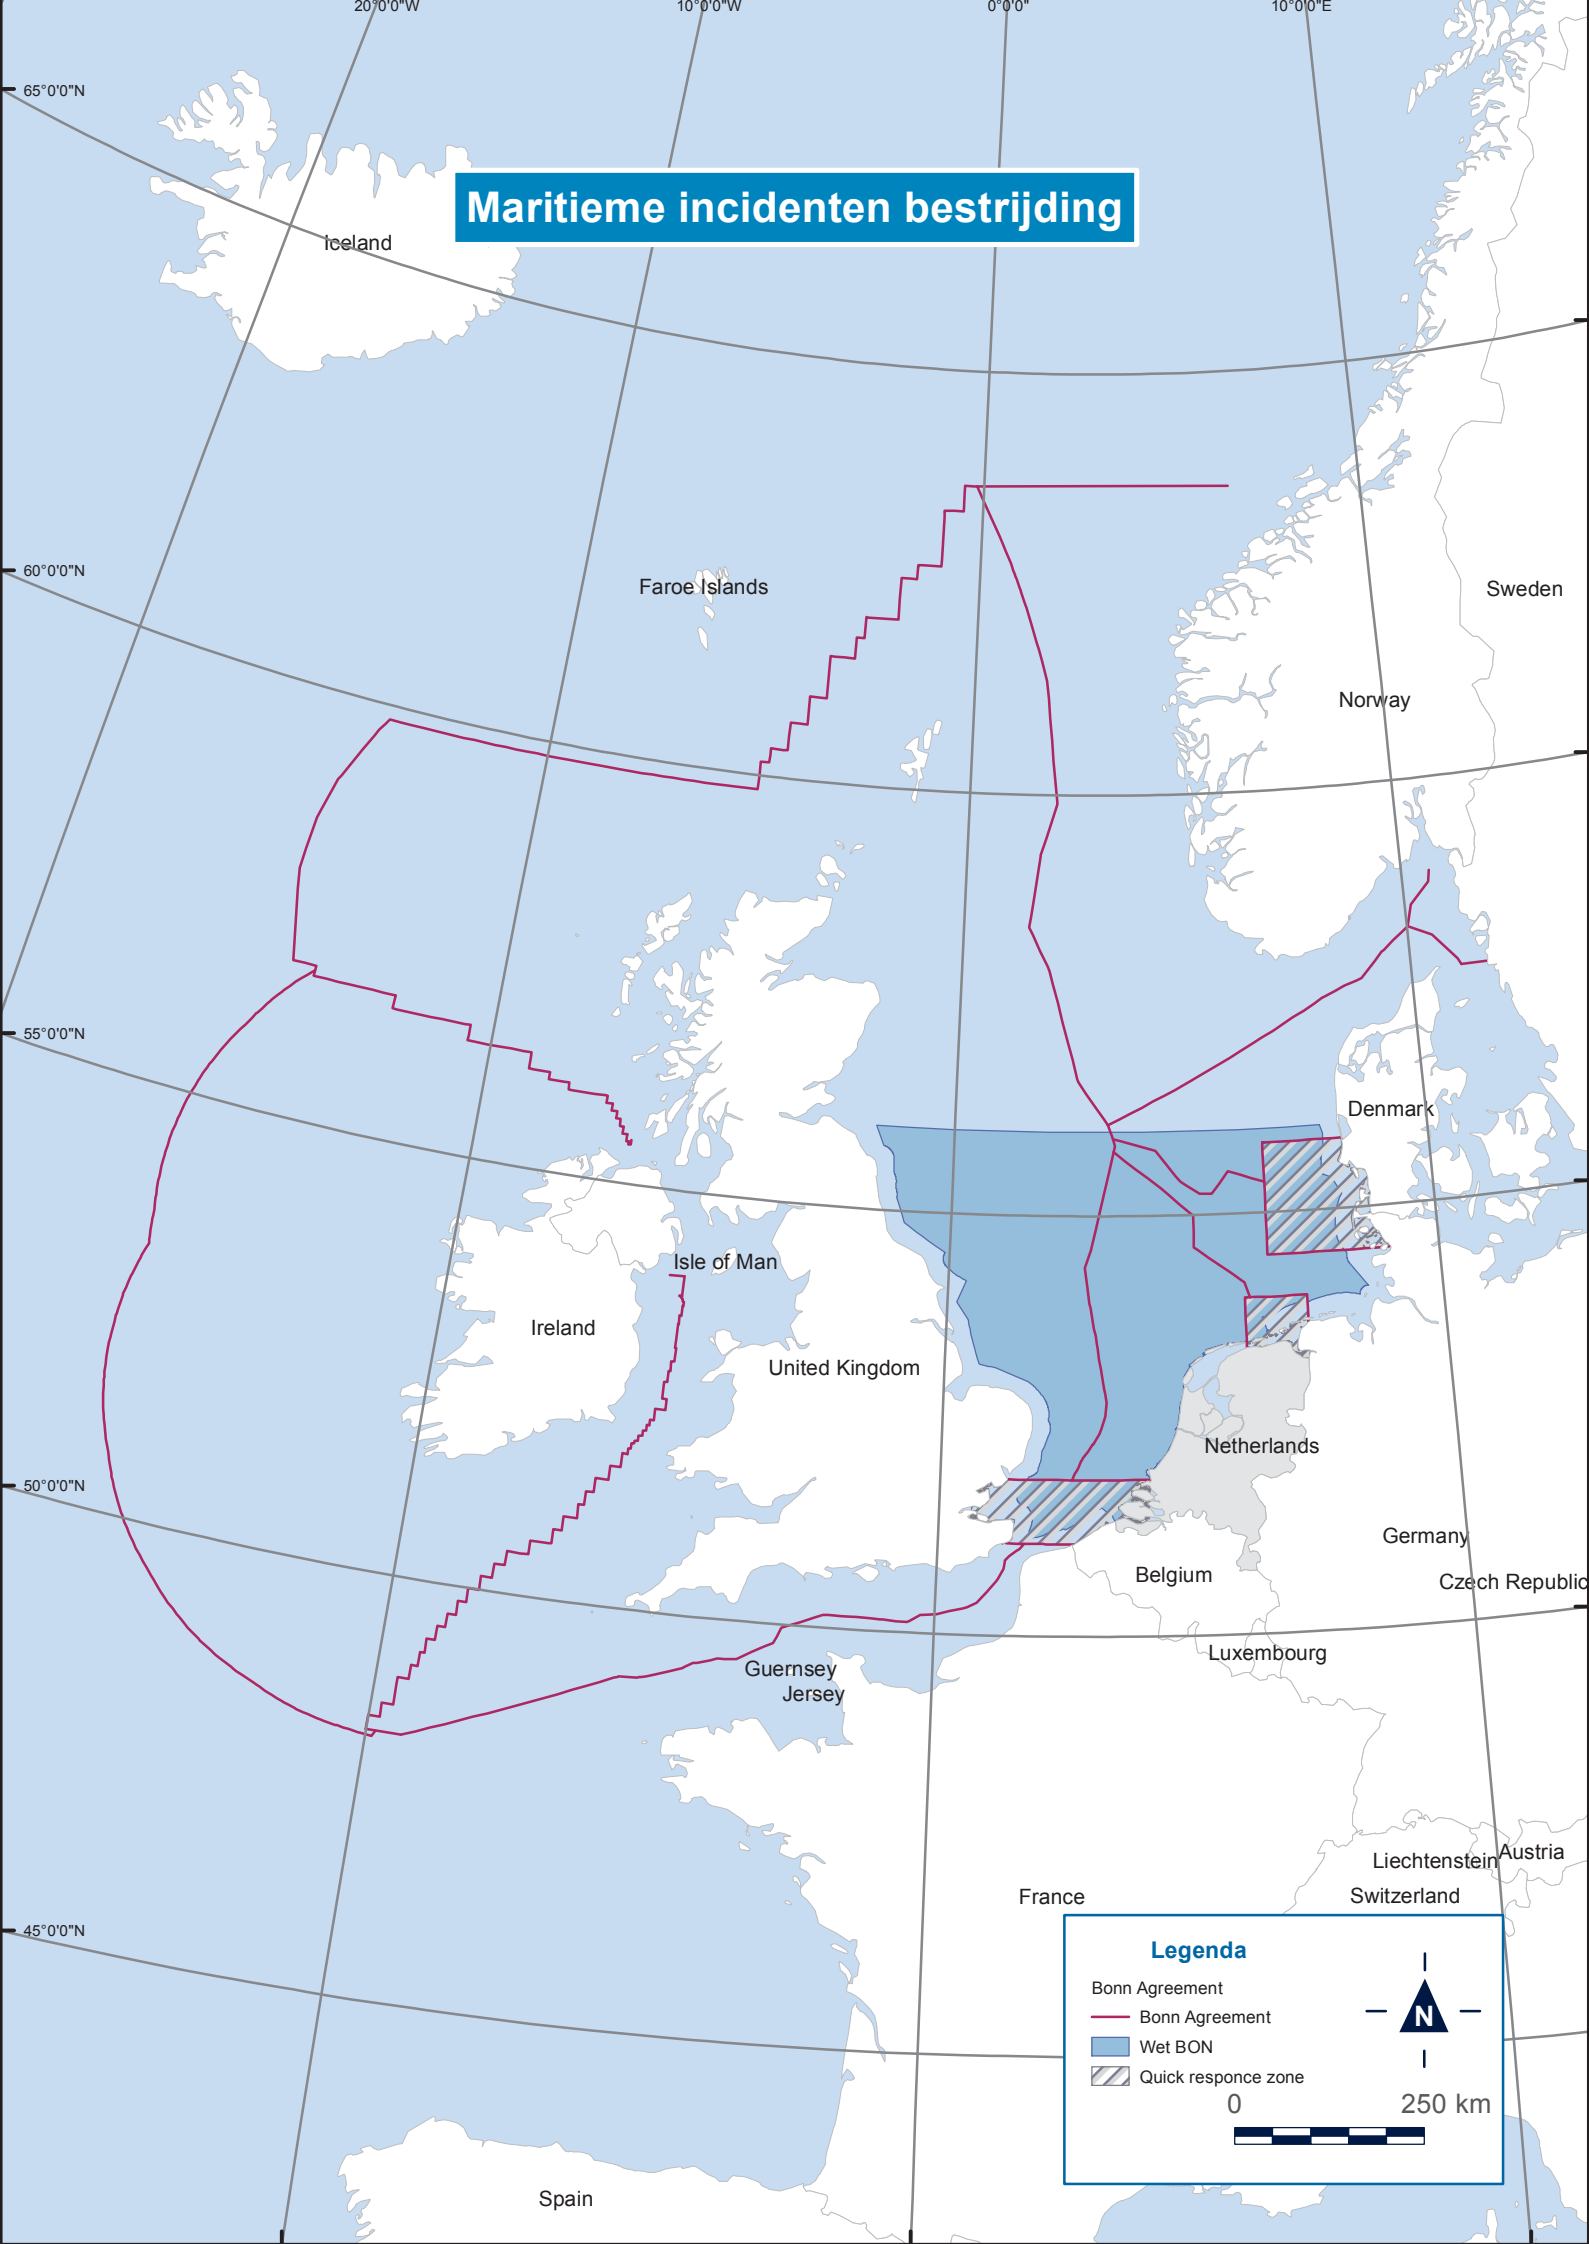

Maritieme incidenten bestrijding

Legenda

- Bonn Agreement
- Bonn Agreement
- Wet BON
- Quick response zone

0 250 km